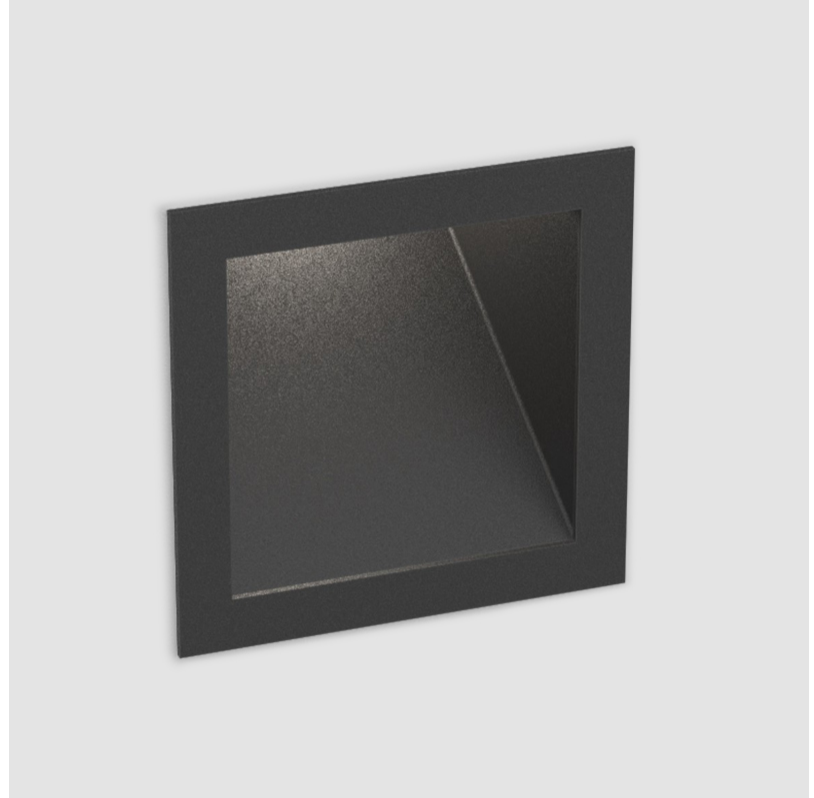

1. To build a product code in our configurator select the specify button on the base model # product page
2. To build a manual product code on this datasheet choose from the options listed below in blue font and add the suffix to the base model #

GENERAL

Series: Delight
Subseries: Delight Gooo! Floorwash
Brand: Prolicht
Division: Architectural
Mounting Type: Recessed
Mounting Location: Wall
Subcategory: Step Light

PHYSICAL

Shape: Square
Length (mm): 90
Length (in): 3 9/16
Width (mm): 90
Width (in): 3 9/16
Height (mm): 82
Height (in): 3 1/4
Min. Recessing Depth (mm): 90
Min. Recessing Depth (in): 3 9/16
Light Distribution: Asymmetric
Weight (kg): 0.3
Weight (lbs): 0.66
Fixture Finish: SSR / BKV / CWI / CRY / HAB / UFT / ITA / RUA / FTG / MYG / LOD / PUS / FRO / FUP / KIA / POP / BLS / SPG / MEY / GOH / GUM / CHC / COM / ABZ / JAG / OBR / MOS / ROR
Fixture Material: Metal

ELECTRICAL

Lamp Type: LED (Zhaga Standard)
Input Wattage (W): 4.4
Total Output Wattage (W): 4
Dimming: Non-Dimming / Phase Dimming (120Vac only) / 0-10V Dimming
Driver Included: No
Driver Location: Remote
Driver Type: Constant Current - Universal
Input Voltage (V): 120 - 277
Constant Current (MA): 350

LED

Number of LEDs: 1
Color Temperature (°K): 2700 / 3000 / 4000
Max. Delivered Lumen (lm): 240 / 270 / 290
CRI: >90 CRI
Lamp Life (hrs): 50000

OPTICAL

RATINGS AND CERTIFICATIONS

Certified By: Certified for North American Standards
IP rating: IP20